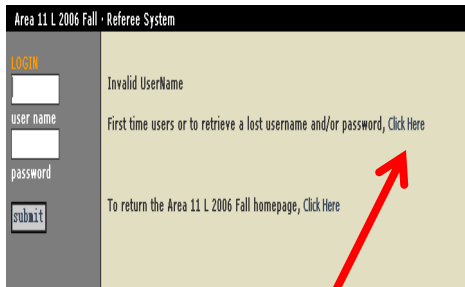

Follow the instruction for the first time user