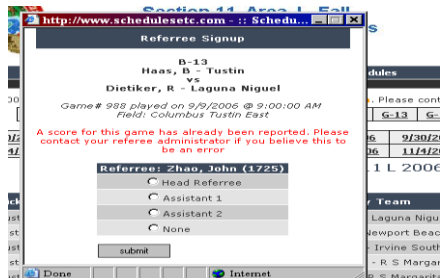

Click on Head Referee or AR

Your name will be shown as a HEAD Referee or an AR

If you have any problems, contact the Referee Scheduler or RRA

Please go to Tustin Referee Directory page to find the contact information