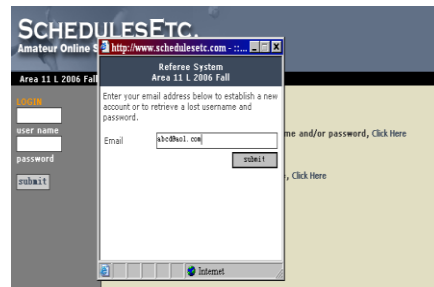

Fill in the email you gave AYSO and click submit. Login after your user name is confirmed