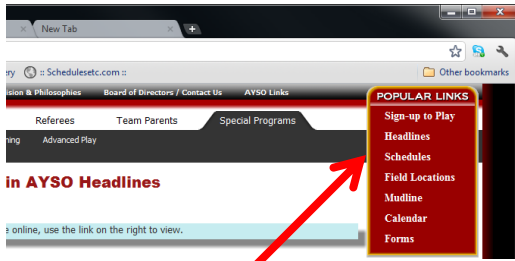

HOW TO SIGN UP FOR A GAME ONLINE

Go to Tustin AYSO home page
(www.tustinaiso.org)
Click on Schedules link