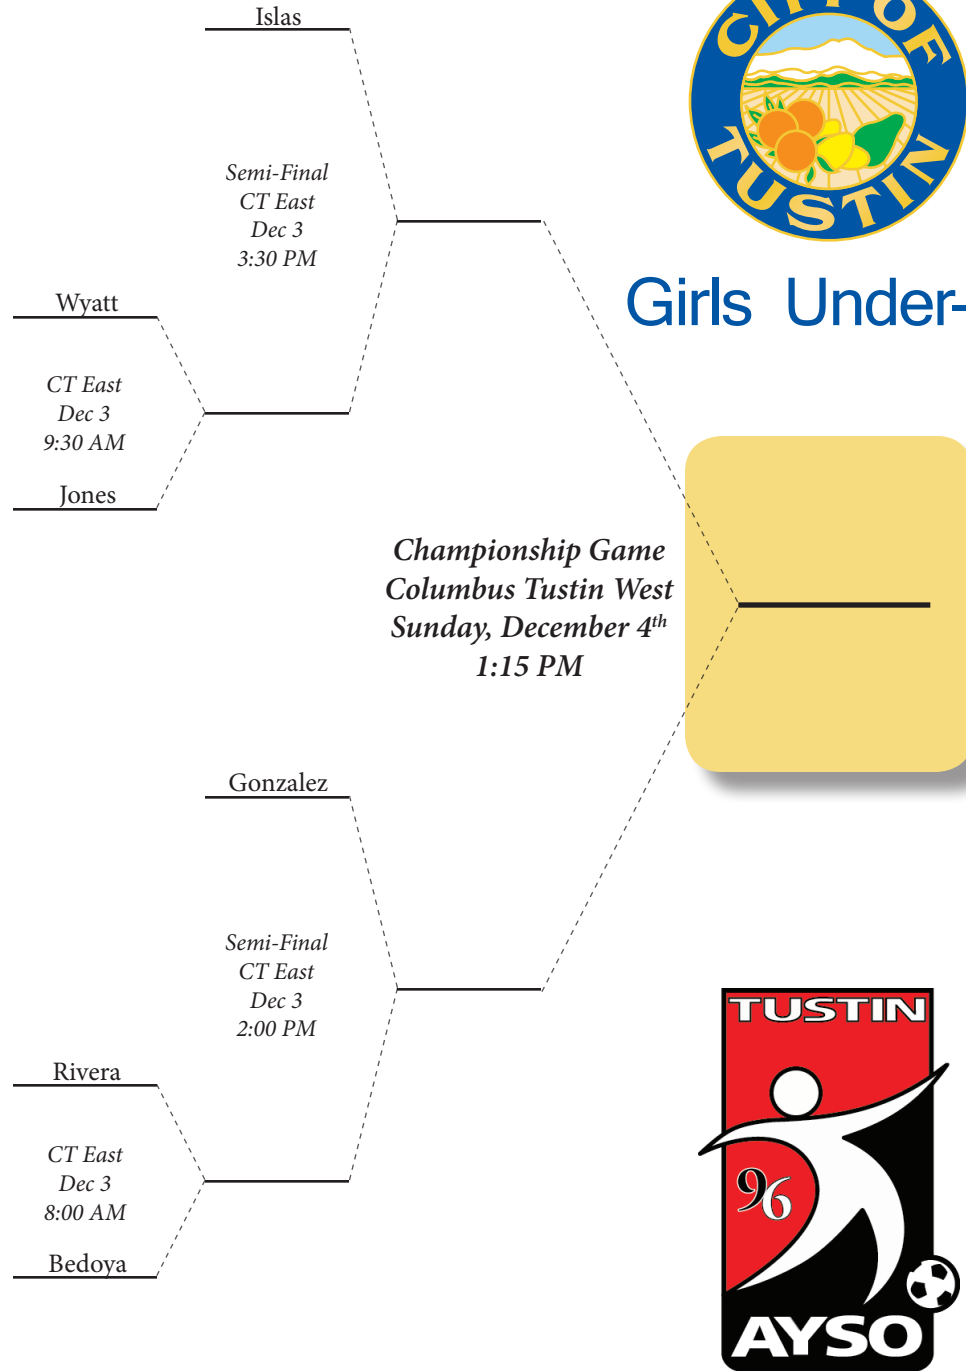

2011 MAYOR'S CUP

Girls Under-14

Girls Under-14

Special Note

When figuring the seeding include only Tustin teams.
[Disregard Cabral-YL1398]

For instance:

<u>Final Standings</u>	<u>Seeding</u>
1. Fred	1. Fred
2. Wilma	2. Wilma
3. Cabral-YL1398	3. Barney
4. Barney	4. Betty
5. Betty	5. Dino
6. Dino	