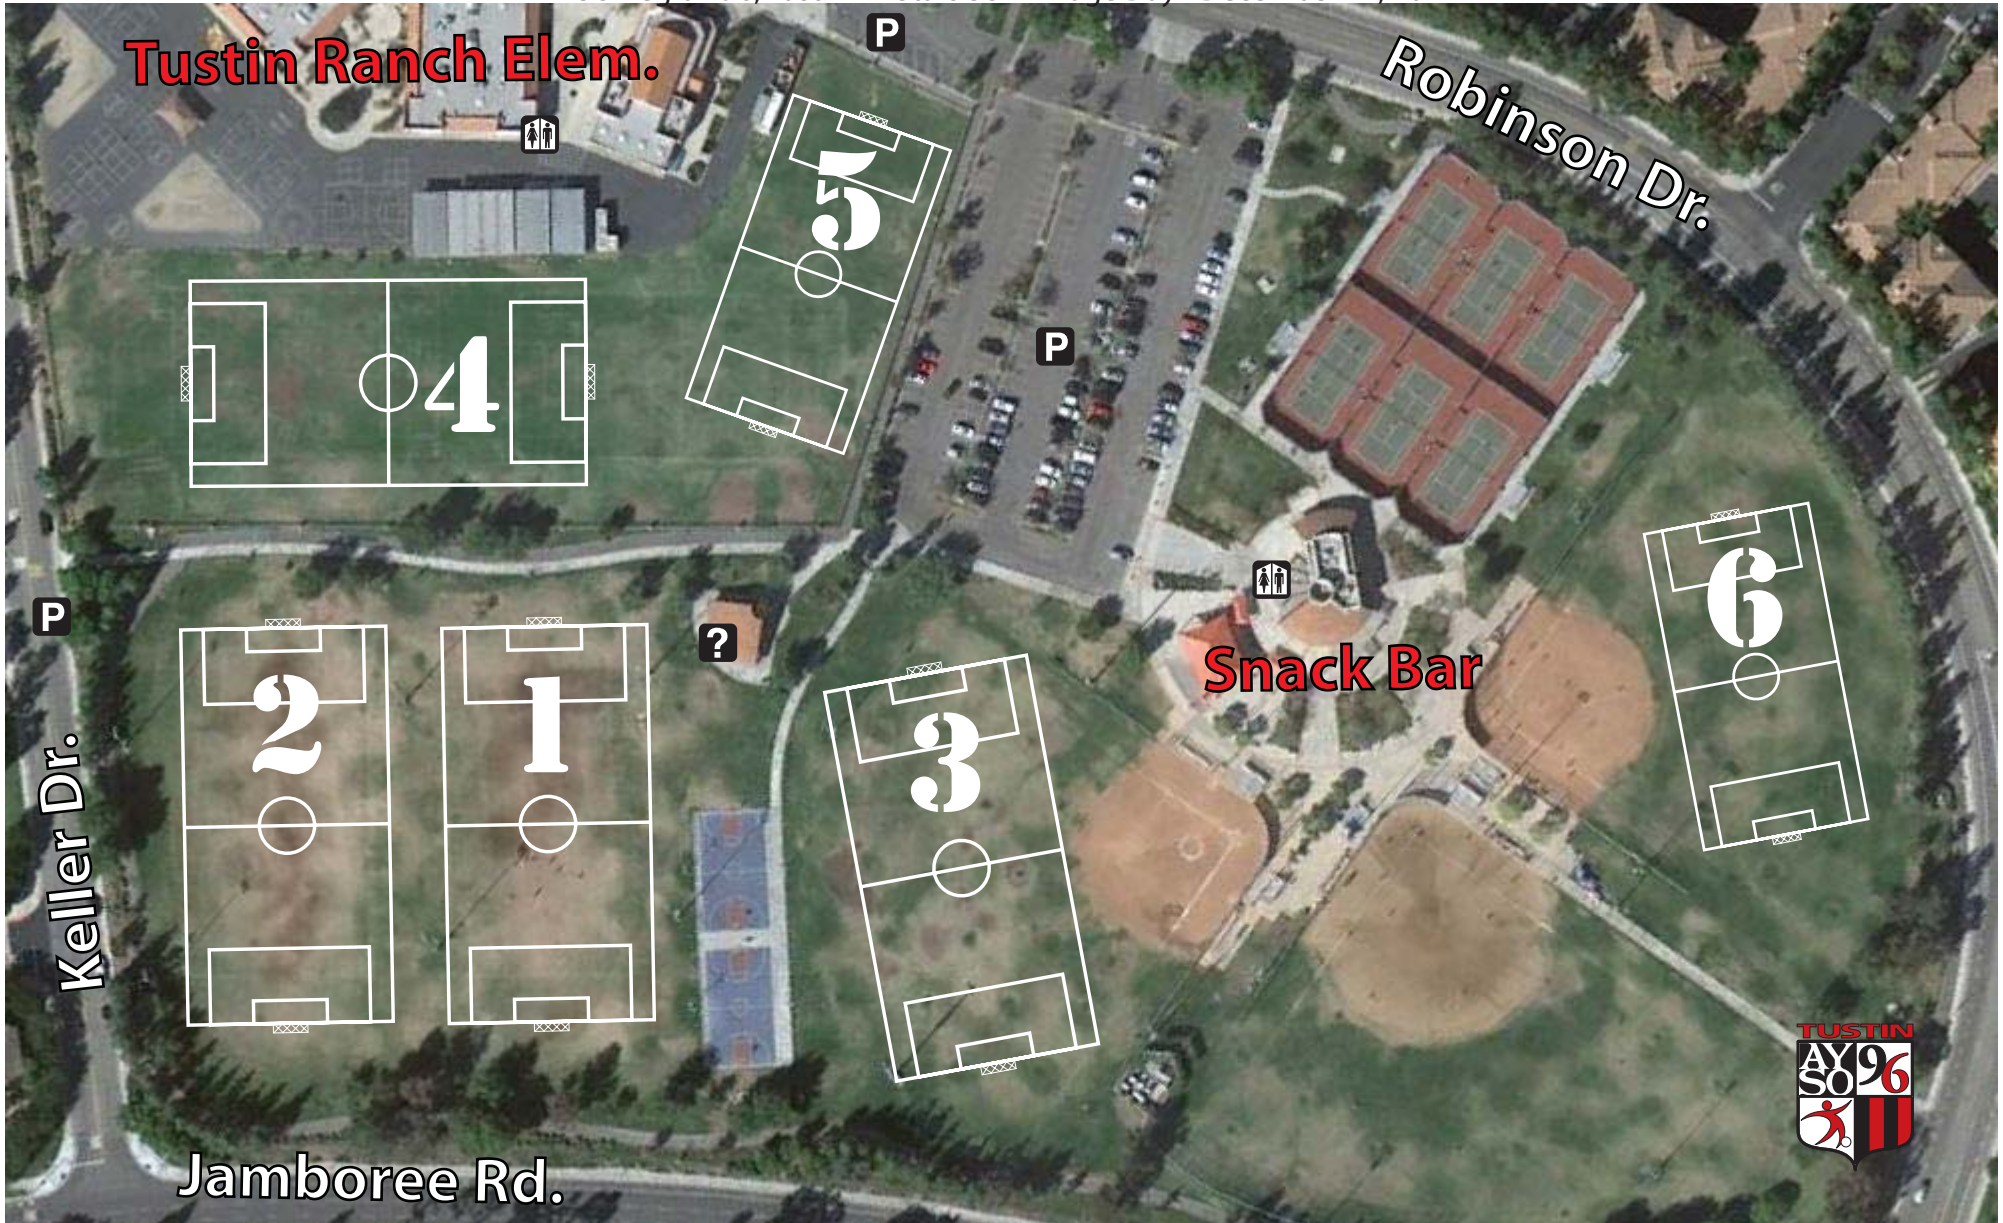

# Tustin Sports Park

12850 Robinson Drive; Tustin, CA 92782

AYSO Region 96, Tustin All Stars Scrimmage Day - December 17, 2011

Parking is available in the main lot off Robinson, in front of the school and on the park side of Keller Drive.

*Do not park inside the apartment complexes on Keller.*